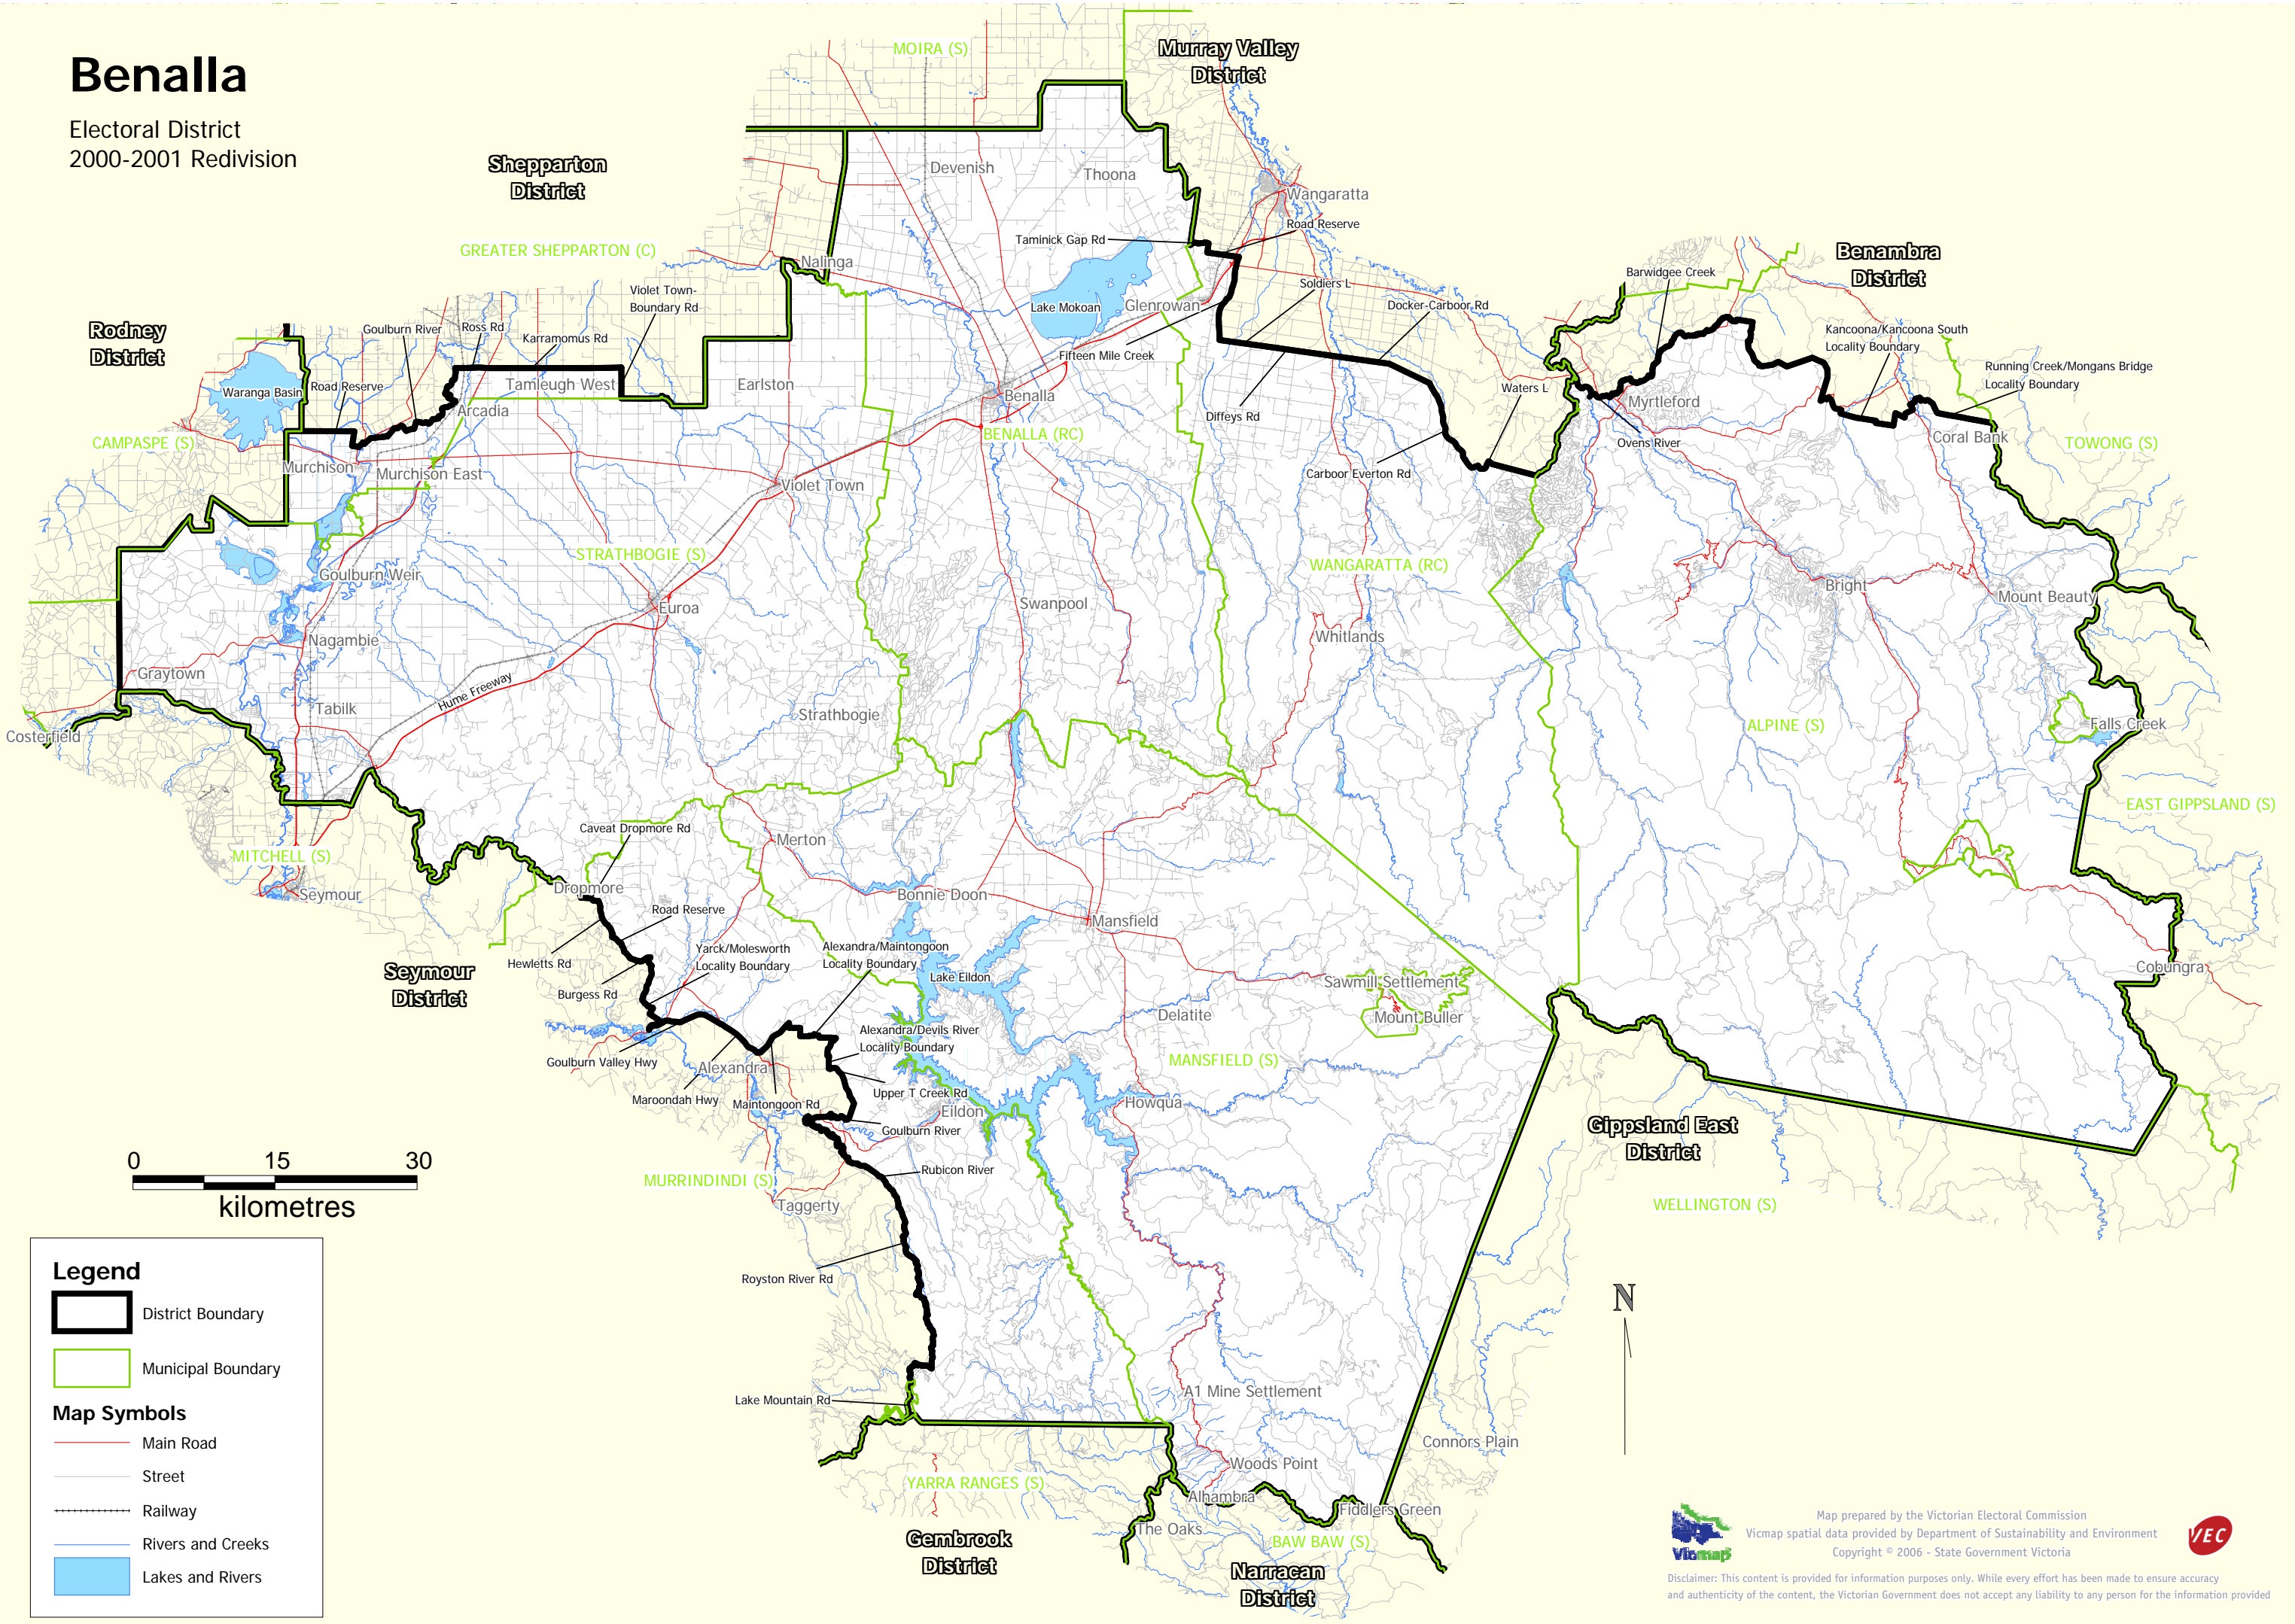

# Benalla

Electoral District  
2000-2001 Redivision

**Legend**

- District Boundary
- Municipal Boundary

**Map Symbols**

- Main Road
- Street
- Railway
- Rivers and Creeks
- Lakes and Rivers